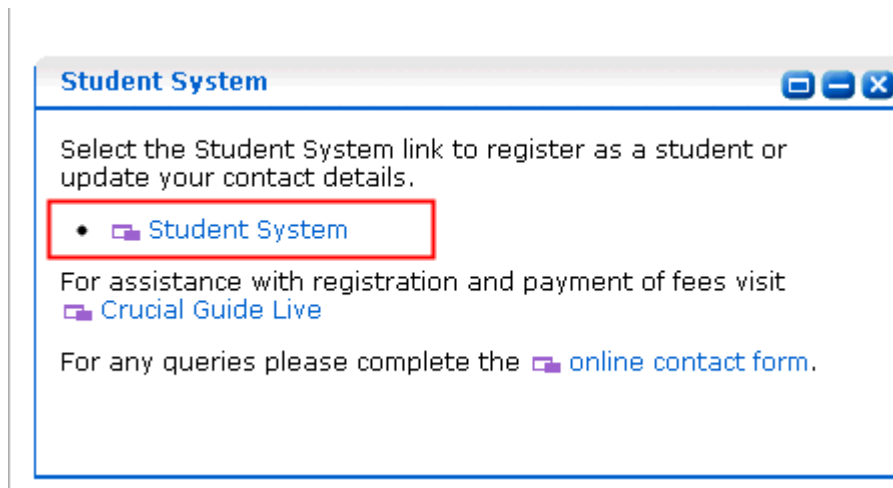

Student Self Service Quick Guide

How to view Assignment Results

- Log in to Student Self Service System via the Student Portal – <http://www.portal.manchester.ac.uk> using your University central username and password.
- Select the Student System hyperlink

- In the Self Service area, select Student Centre.

- In the 'Academics' section using the drop down menu select 'Assignments' and click »

This will allow you to view assignment marks for a specified academic year. PLEASE NOTE marks detailed here can be provisional and subject to change:

The screenshot shows a web interface for an academic system. At the top, there is a blue header bar with a dropdown menu labeled 'Academics'. Below this, on the left side, there is a list of navigation links: Search, Plan, Enroll, My Academics, My Attendance, Graduation, and Attend Ceremony. A red arrow points from the 'Academics' header to a dropdown menu that is currently open, showing a list of options: Academic Planner, Assignments, Class Schedule, Course History, Enrollment: Add, Enrollment: Drop, Enrollment: Edit, Enrollment: Swap, Grades, Milestones, Transfer Credit: Mo, Transfer Credit: Re, Virtual Learning Env, What-if Report, and other academic... The 'Assignments' option is highlighted with a red box. To the right of the dropdown menu, there is a button with a double right arrow symbol. In the background, there is a 'This Week's Schedule' section with a table with columns 'Class' and 'Schedule'. A large red box is overlaid on the 'Schedule' column, containing the text 'Data hidden for data protection reasons' in blue. Below the table, there are two links: 'weekly schedule ►' and 'enrollment shopping cart ►'.